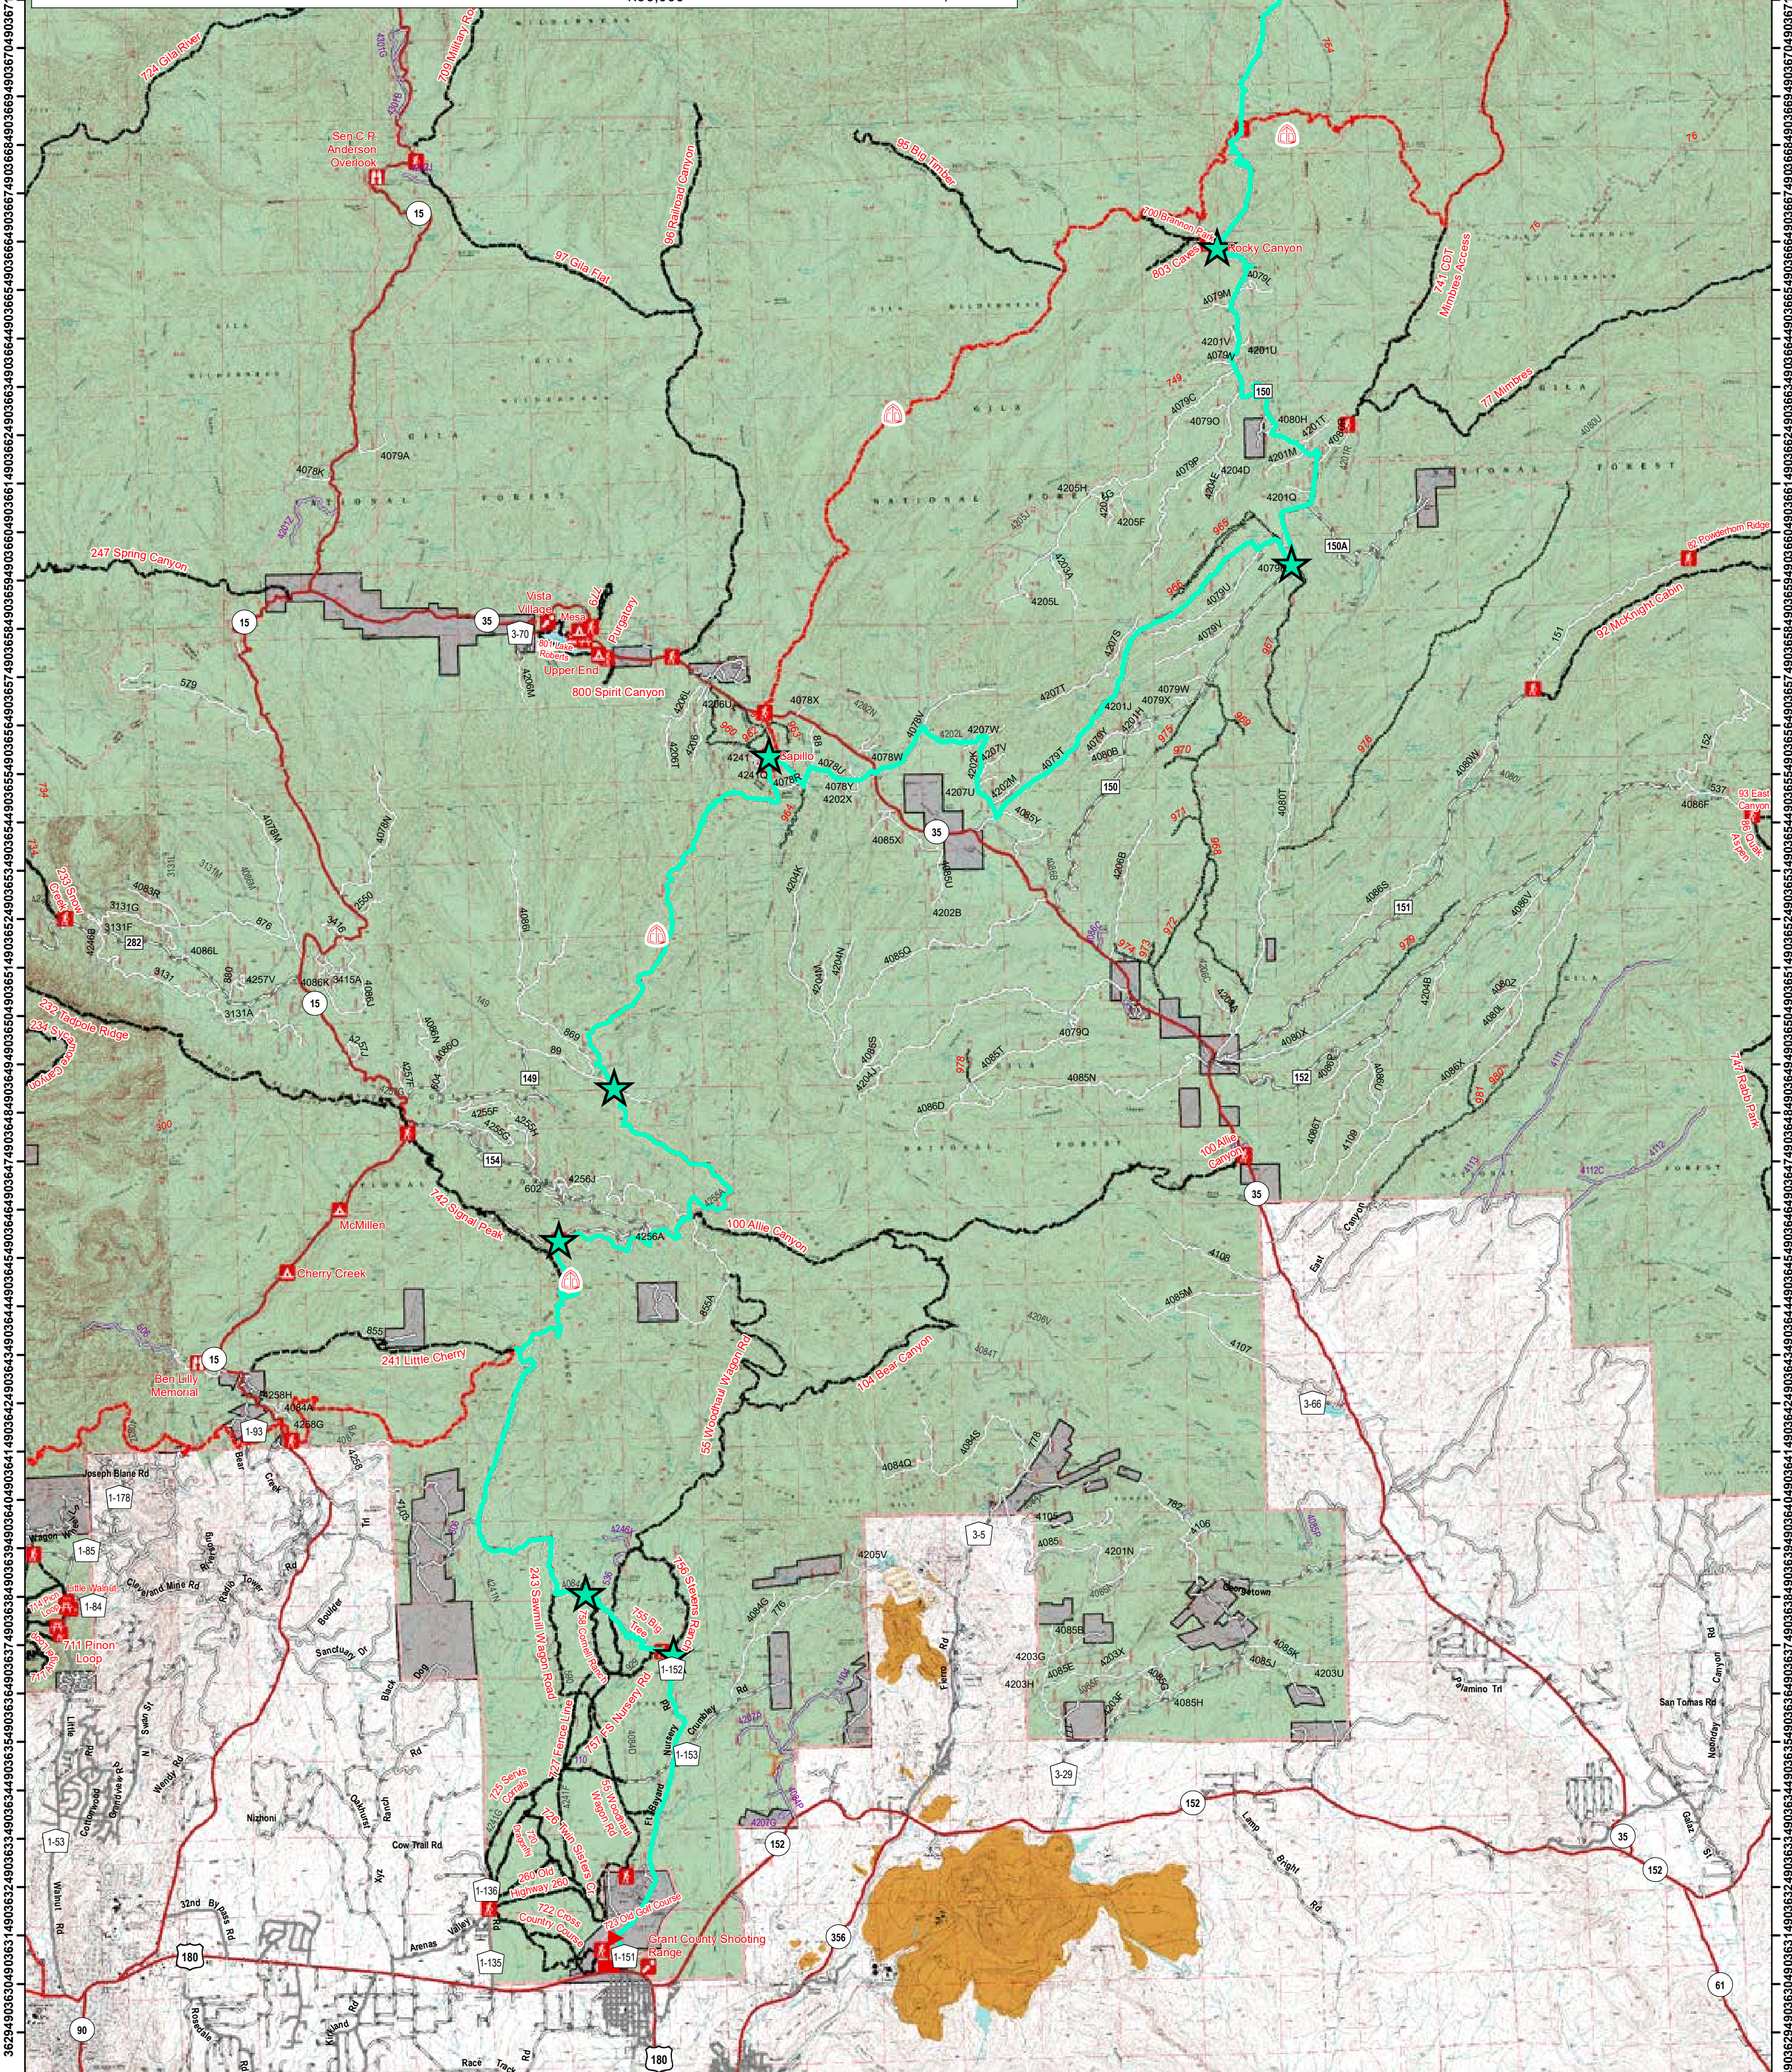

754126 755126 756126 757126 758126 759126 760126 761126 762126 763126 764126 765126 766126 767126 768126 769126 770126 771126 772126 773126 774126 775126 776126 777126 778126 779126 780126 781126 782126 783126 784126 785126 786126 787126 788126 789126 790126

Legend

<ul style="list-style-type: none"> Start/Finish Aid Stations As of 02/27/2024 Trail Route As of 02/27/2024 Campground Trailhead View Area/Vista 	<ul style="list-style-type: none"> Continental Divide NST Non-Motorized Trail Motorized Use Trail Undeveloped-Primitive Trail Abandoned Trail-Natural Decom. Interstate 	<ul style="list-style-type: none"> Highway Improved Road, Paved Improved Road, Gravel Improved Road, Dirt Road, High Clearance Administrative Road Private Road Closed Road Private Ownership USFS
---	---	--

0 2.5 5 Miles

N

1:90,000

Universal Transverse Mercator
North American Datum of 1983, Z12N

754126 755126 756126 757126 758126 759126 760126 761126 762126 763126 764126 765126 766126 767126 768126 769126 770126 771126 772126 773126 774126 775126 776126 777126 778126 779126 780126 781126 782126 783126 784126 785126 786126 787126 788126 789126 790126